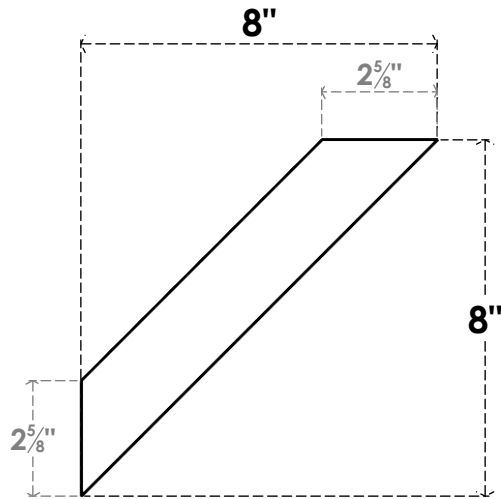

ITEM NUMBER: BRCPC030X08000X08000TRA

3"W X 8"D X 8"H TRADITIONAL ARCHITECTURAL GRADE PVC CLOSED BRACE

SIDE PROFILE

FRONT PROFILE

ISOMETRIC

EKENA MILLWORK
2300 WEST MAIN ST.
CLARKSVILLE, TX 75426
TOLL FREE: 866-607-0453
WWW.EKENAMILLWORK.COM