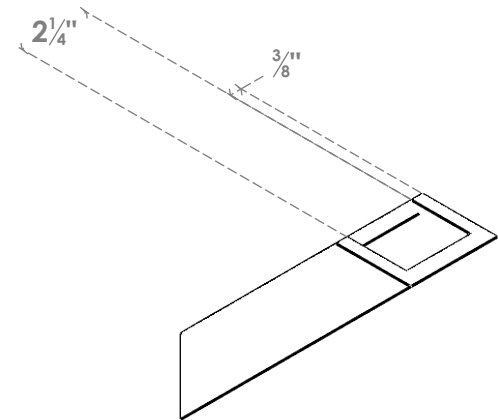

ITEM NUMBER: BRCPC030X08000X08000TRA

3"W X 8"D X 8"H TRADITIONAL ARCHITECTURAL GRADE PVC CLOSED BRACE

SIDE PROFILE

FRONT PROFILE

ISOMETRIC

EKENA MILLWORK
2300 WEST MAIN ST.
CLARKSVILLE, TX 75426
TOLL FREE: 866-607-0453
WWW.EKENAMILLWORK.COM