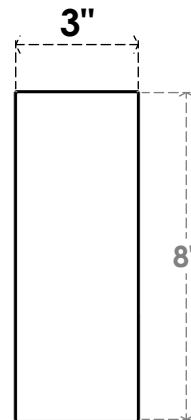

ITEM NUMBER: BRCPC030X08000X08000TRA

3"W X 8"D X 8"H TRADITIONAL ARCHITECTURAL GRADE PVC CLOSED BRACE

SIDE PROFILE

FRONT PROFILE

ISOMETRIC

EKENA MILLWORK
2300 WEST MAIN ST.
CLARKSVILLE, TX 75426
TOLL FREE: 866-607-0453
WWW.EKENAMILLWORK.COM